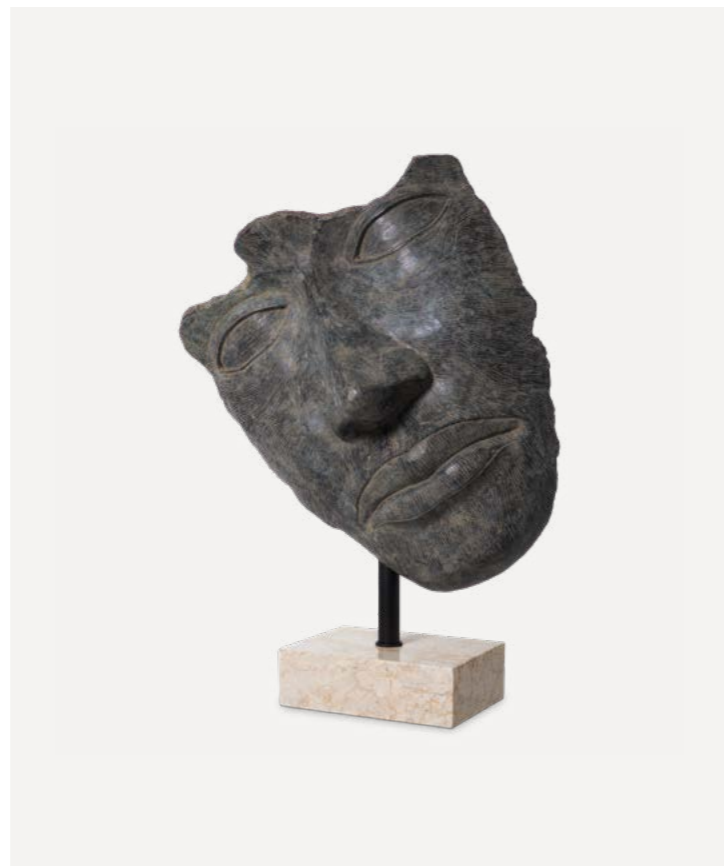

HEAD HEROS
Antique bronze finish | marble base
69 x 30,5 x H. 95 cm
117092