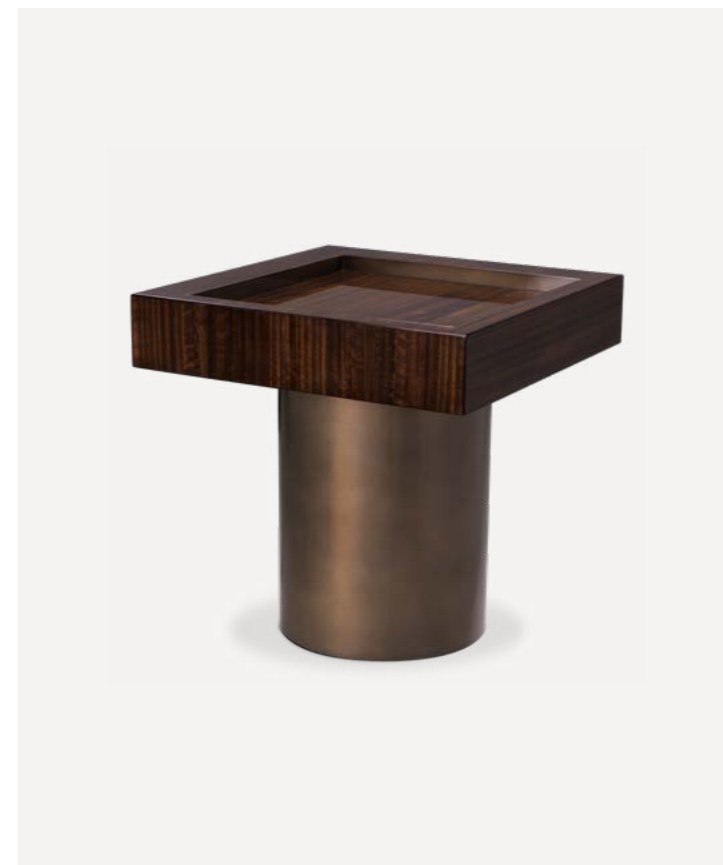

SIDE TABLE OYO
Brushed brass finish | black marble
49 x 34 x H. 50 cm
117491

SIDE TABLE OYO
Brushed brass finish | marble
49 x 34 x H. 50 cm
117490

COFFEE TABLE OTUS ROUND
Eucalyptus high gloss veneer | bronze finish
ø 110 x H. 30,5 cm
117402

COFFEE TABLE OTUS ROUND
Mocha oak veneer | brushed brass finish
ø 110 x H. 30,5 cm
117400

SIDE TABLE OTUS ROUND
Eucalyptus high gloss veneer | bronze finish
ø 50 x H. 50,5 cm
117403

SIDE TABLE OTUS ROUND
Mocha oak veneer | brushed brass finish
ø 50 x H. 50,5 cm
117401

COFFEE TABLE OTUS SQUARE
Eucalyptus high gloss veneer | bronze finish
110 x 110 x H. 30,5 cm
117406

COFFEE TABLE OTUS SQUARE
Mocha oak veneer | brushed brass finish
110 x 110 x H. 30,5 cm
117404

SIDE TABLE OTUS SQUARE
Eucalyptus high gloss veneer | bronze finish
50 x 50 x H. 50,5 cm
117407