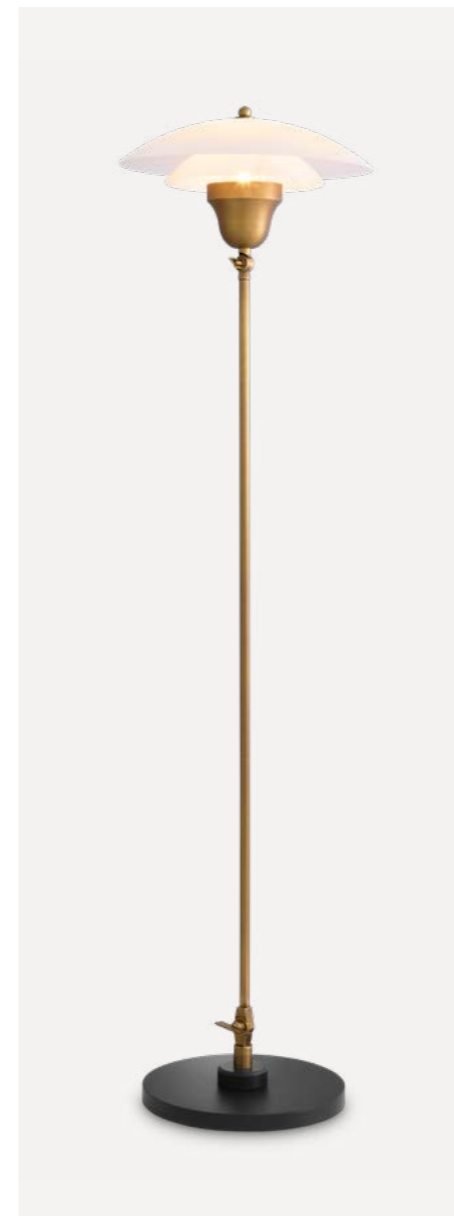

FLOOR LAMP NOVENTO
Antique brass finish | white glass | black base
A. 32 | B. 39 | C. 155 cm | adjustable
116472