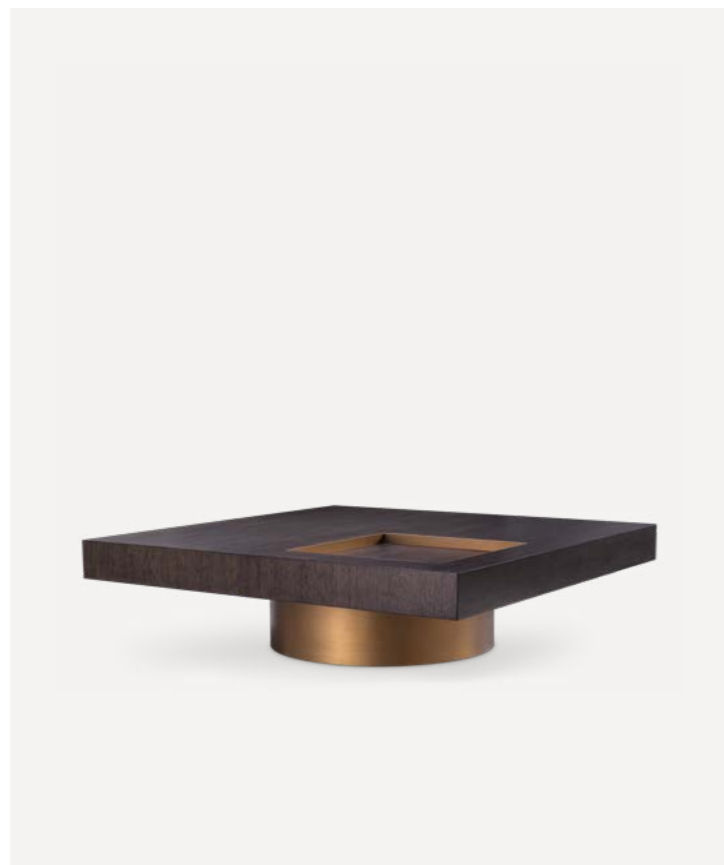

SIDE TABLE OYO
Brushed brass finish | black marble
49 x 34 x H. 50 cm
117491

SIDE TABLE OYO
Brushed brass finish | marble
49 x 34 x H. 50 cm
117490

COFFEE TABLE OTUS ROUND
Eucalyptus high gloss veneer | bronze finish
ø 110 x H. 30,5 cm
117402

COFFEE TABLE OTUS ROUND
Mocha oak veneer | brushed brass finish
ø 110 x H. 30,5 cm
117400

SIDE TABLE OTUS ROUND
Eucalyptus high gloss veneer | bronze finish
ø 50 x H. 50,5 cm
117403

SIDE TABLE OTUS ROUND
Mocha oak veneer | brushed brass finish
ø 50 x H. 50,5 cm
117401

COFFEE TABLE OTUS SQUARE
Eucalyptus high gloss veneer | bronze finish
110 x 110 x H. 30,5 cm
117406

COFFEE TABLE OTUS SQUARE
Mocha oak veneer | brushed brass finish
110 x 110 x H. 30,5 cm
117404

SIDE TABLE OTUS SQUARE
Eucalyptus high gloss veneer | bronze finish
50 x 50 x H. 50,5 cm
117407