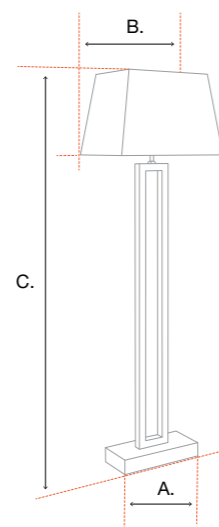

PLEASE NOTE THAT THE REFERENCE DIMENSIONS ARE INDICATED AS FOLLOWS:

DIMENSIONS CHAIRS AND SOFAS

Chair: A = width | B = depth | C = height
 Seat: D = depth seat | E = height seat
 Arm: F = height arm

DIMENSIONS WALL LAMPS

A = maximum width
 B = maximum depth
 C = total height

DIMENSIONS TABLE AND FLOOR LAMPS

A = lamp width
 B = shade width
 C = total height

REFERENCE DIMENSIONS ARE INDICATED AS FOLLOWS: A = WIDTH | B = DEPTH | C = HEIGHT - SEAT: D = DEPTH | E = HEIGHT - ARM: F = HEIGHT