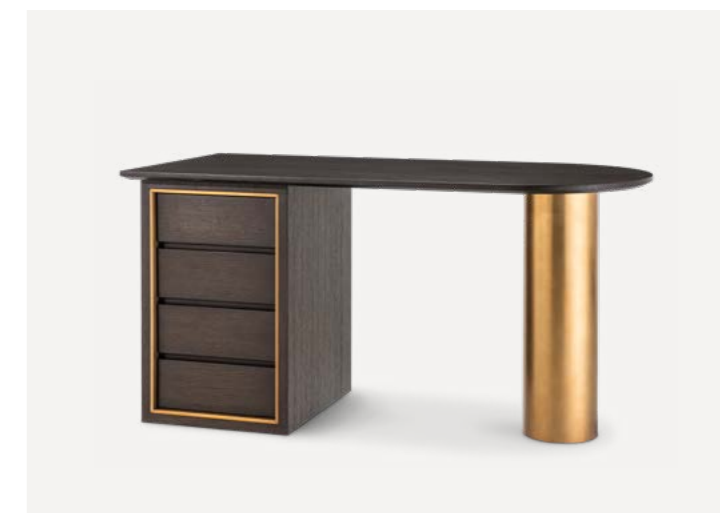

COFFEE TABLE OTUS SQUARE
Eucalyptus high gloss veneer | bronze finish
110 x 110 x H. 30,5 cm
117406

COFFEE TABLE OTUS SQUARE
Mocha oak veneer | brushed brass finish
110 x 110 x H. 30,5 cm
117404

SIDE TABLE OTUS SQUARE
Eucalyptus high gloss veneer | bronze finish
50 x 50 x H. 50,5 cm
117407

SIDE TABLE OTUS SQUARE
Mocha oak veneer | brushed brass finish
50 x 50 x H. 50,5 cm
117405

SIDE TABLE GALAN
Mocha oak veneer | brushed brass finish
46 x 46 x H. 50,5 cm
117418

COFFEE TABLE GALAN
Mocha oak veneer | brushed brass finish
100 x 100 x H. 33 cm
117417

CONSOLE TABLE ODIS
Natural oak veneer | bronze finish
130 x 30 x H. 76,5 cm
117435

CONSOLE TABLE ODIS
Mocha oak veneer | bronze finish
130 x 30 x H. 76,5 cm
117650

CONSOLE TABLE SPRING
Mocha oak veneer | brushed brass finish
150 x 36 x H. 86,5 cm
116836