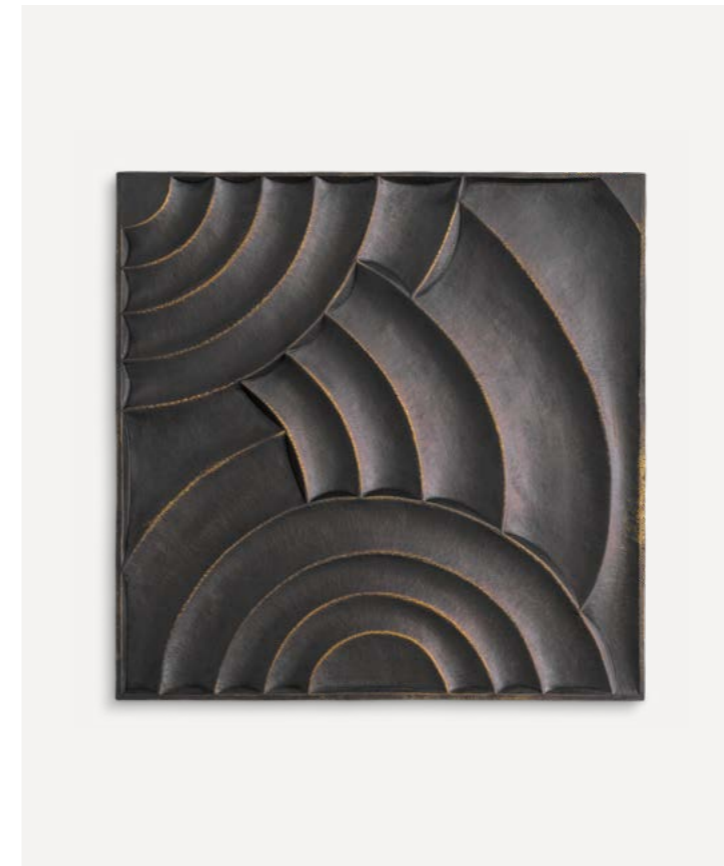

MIRROR RISTO RECTANGULAR
Bronze finish | antique brass finish
80 x H. 220 x D. 3,5 cm
117553

MIRROR OTHELLO RECTANGULAR
Brushed brass finish
80 x 180 x D. 9 cm
117397

MIRROR RISTO SQUARE
Bronze finish | antique brass finish
100 x 100 x D. 3,5 cm
117554

MIRROR OTHELLO SQUARE
Brushed brass finish
100 x 100 x D. 10 cm
117396

WALL OBJECT AZUREA
Bronze finish
100 x 100 x D. 4,5 cm
117237

WALL OBJECT OKKO
Bronze finish
100 x 100 x D. 4,5 cm
117236

WALL DECORATION ZOLA
Bronze finish
105 x 105 x D. 4,5 cm
117256